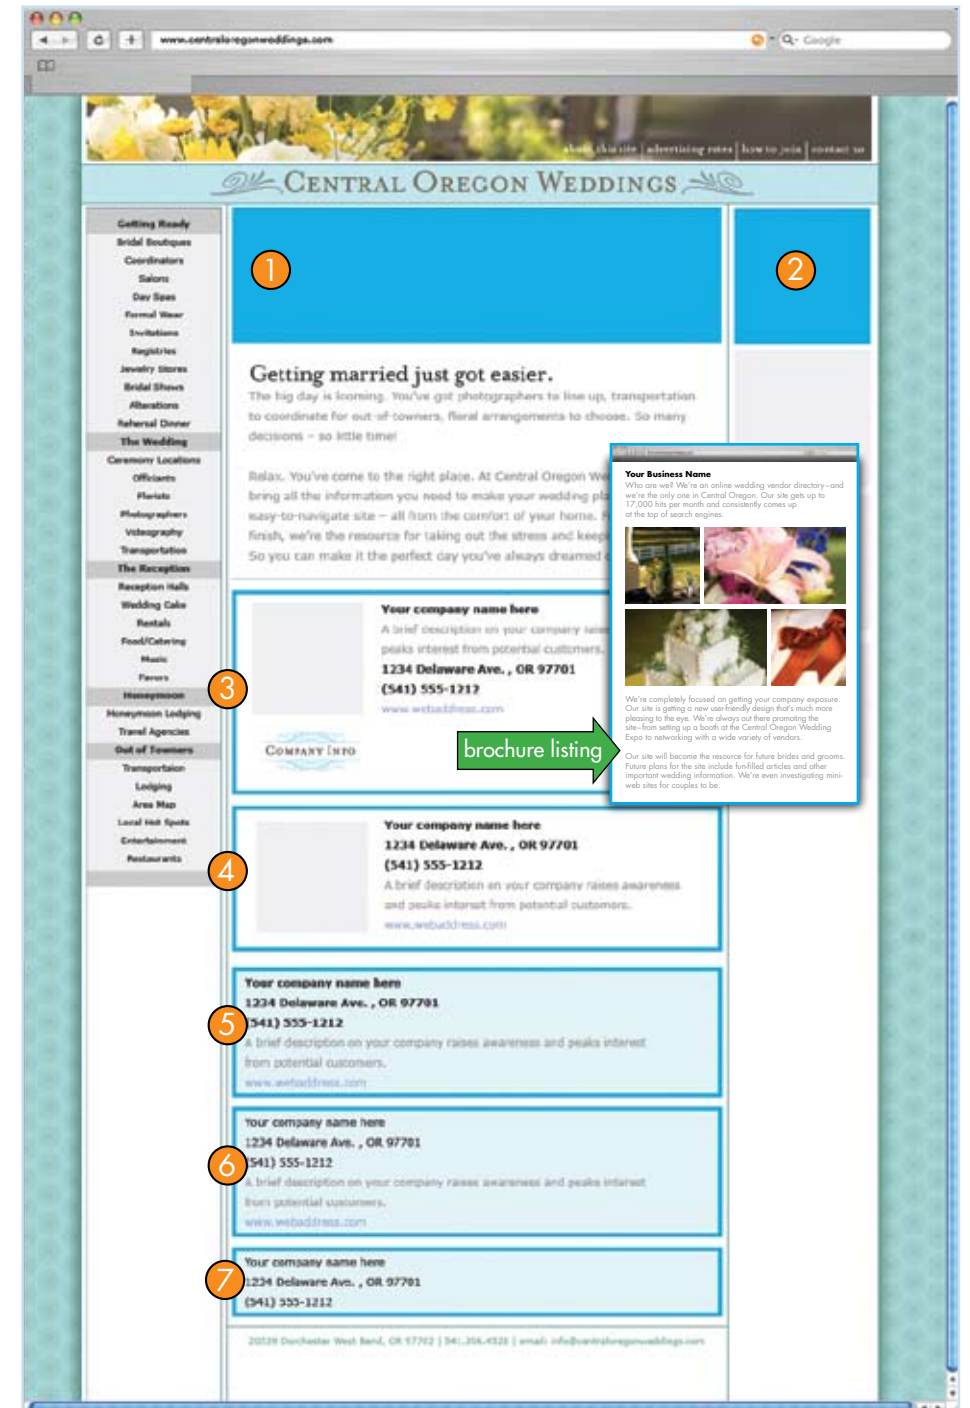

- 1 Banner—\$250 monthly
- 2 Tile—\$150 monthly

Category Pages Banners

Greet potential customers with a custom designed banner. This option is a great way to gain visibility and capture market share.

- 1 Banner—\$150 monthly
- 2 Tile—\$75 monthly

- 10% Discount! Combine three tiles into a vertical banner

Text Listings

Our highly affordable text listings offer a great way to get customers to your doorstep.

- 3 Brochure listing—\$600 yearly
Digital brochure (see inset), photo, company description, bold name, address, phone number, and web link
- 4 Graphics listing—\$400 yearly
Photo, brief company description, bold name, address, phone number, and web link
- 5 Bold Listing—\$200 yearly
Bold name, brief company description, address, phone number, and web link
- 6 Level 1 Listing—\$150 yearly
Name, address, phone number, brief company description, and web link
- 7 Basic Listing—Free
Name, address, and phone number

centraloregonweddings.com

A decorative flourish consisting of a central horizontal bar with a dark grey background and a thin white border. The bar is flanked by intricate, symmetrical scrollwork and floral patterns in a light grey color. The top and bottom of the flourish feature a central vertical scroll that curves outwards and then back inwards, creating a balanced, ornate design.